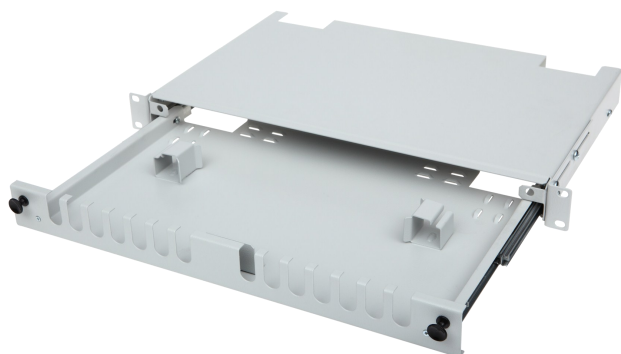

Product Information

Shell for excess cable, BKT 19", 1U, RAL 7035 grey

Card No. PI_11140200_02.16

Features

- To manage excess of station cables, patch cords and pigtails
- Material: steel sheet
- Height: 1U
- Weight: 1,63 kg
- Colour: RAL 7035

Performance/Variants

Type	Width (mm)	Depth (mm)	Height (mm)	Index
1U	483	44	250	11140200