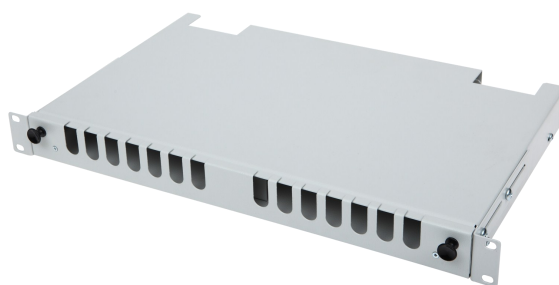

Product Information

Shell for excess cable, BKT 19", 1U, RAL 7035 grey

Card No. PI_11140200_02.16

Features

- To manage excess of station cables, patch cords and pigtails
- Material: steel sheet
- Height: 1U
- Weight: 1,63 kg
- Colour: RAL 7035

Performance/Variants

Type	Width (mm)	Depth (mm)	Height (mm)	Index
1U	483	44	250	11140200